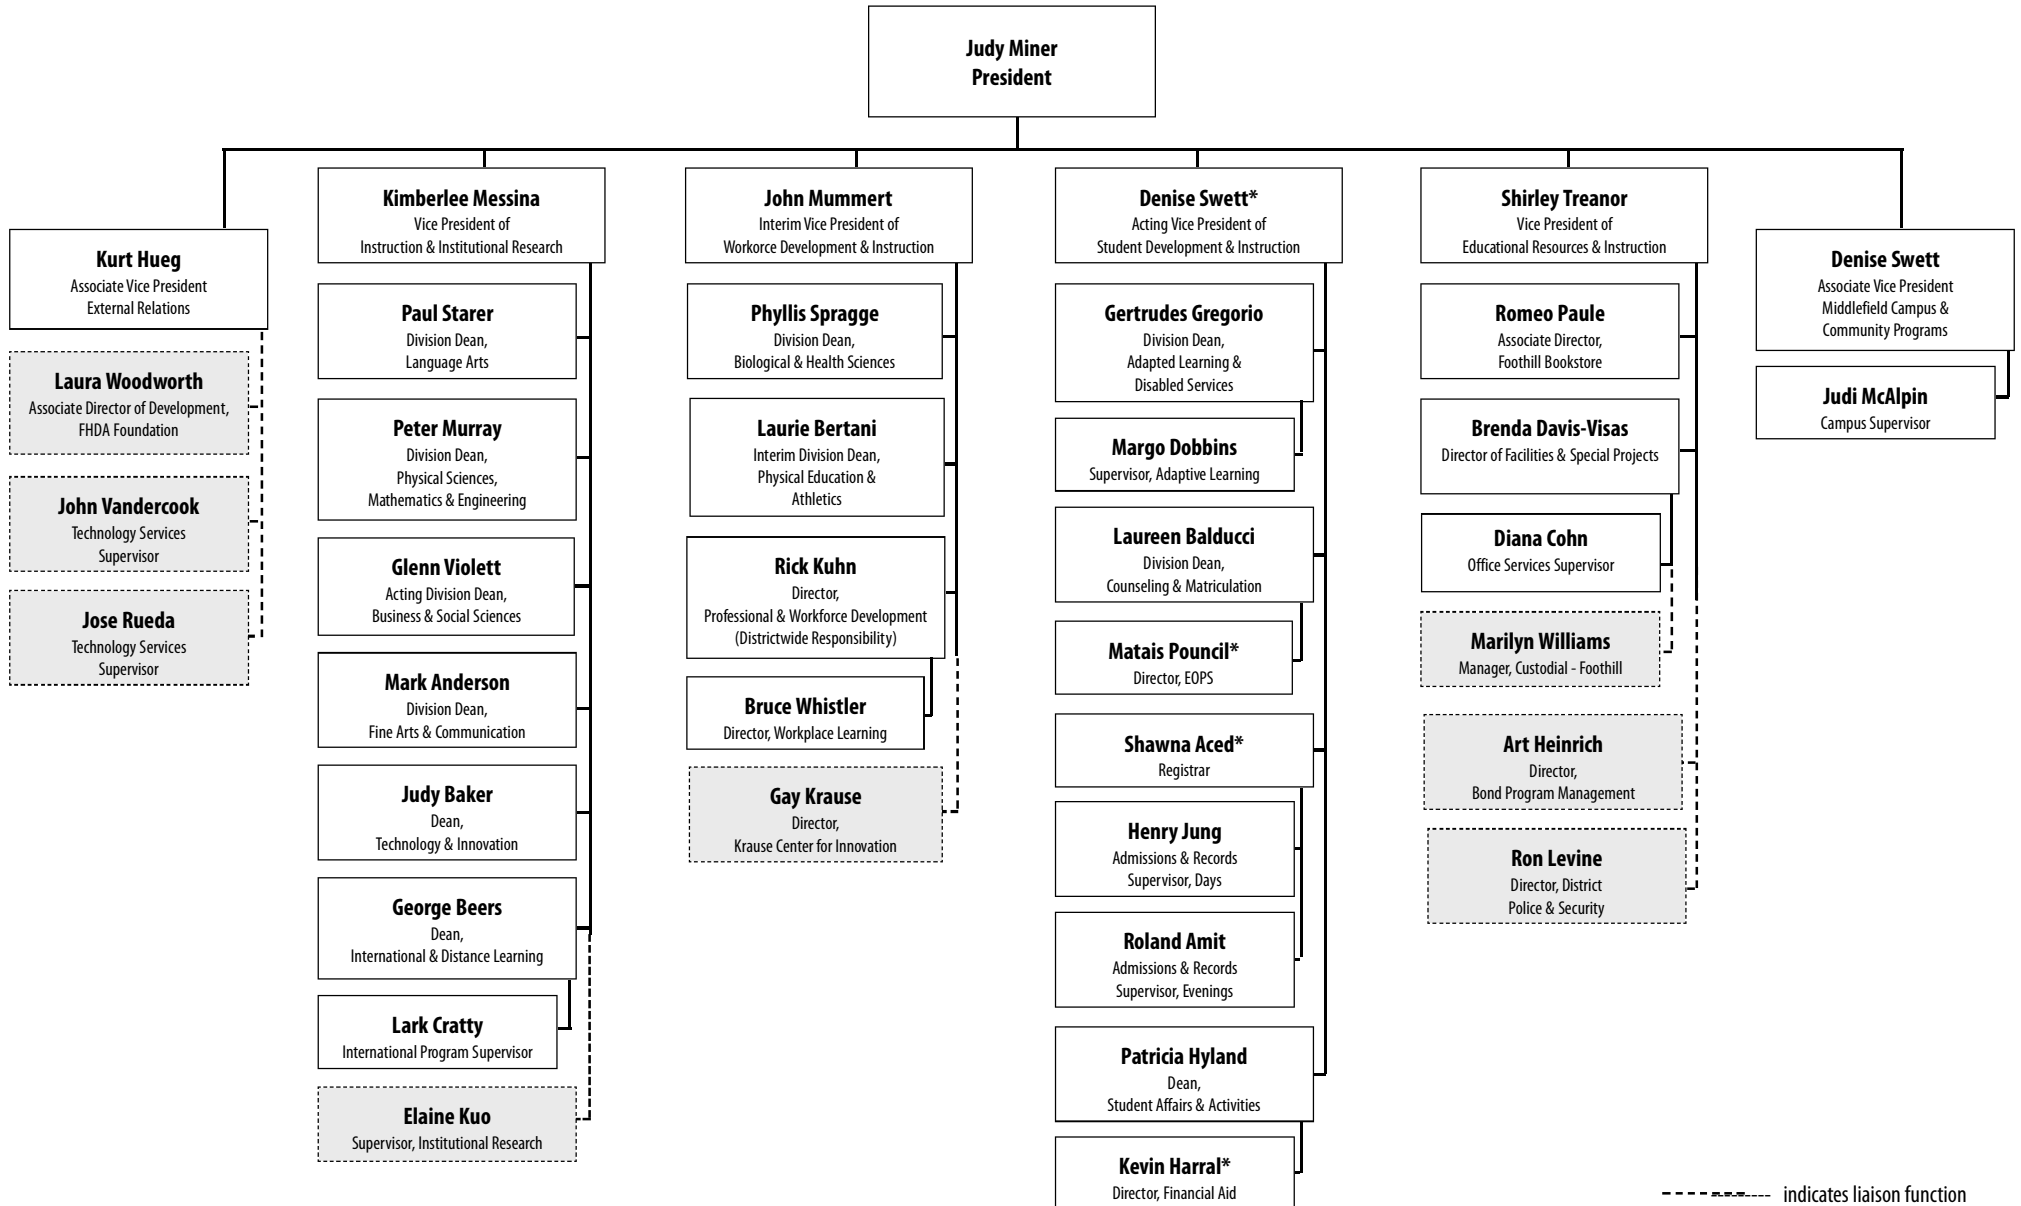

FOOTHILL COLLEGE
Fall 2011
Administrative Reporting Structure

----- indicates liaison function
 September 15, 2011

*Reporting change for Fall 2011 only