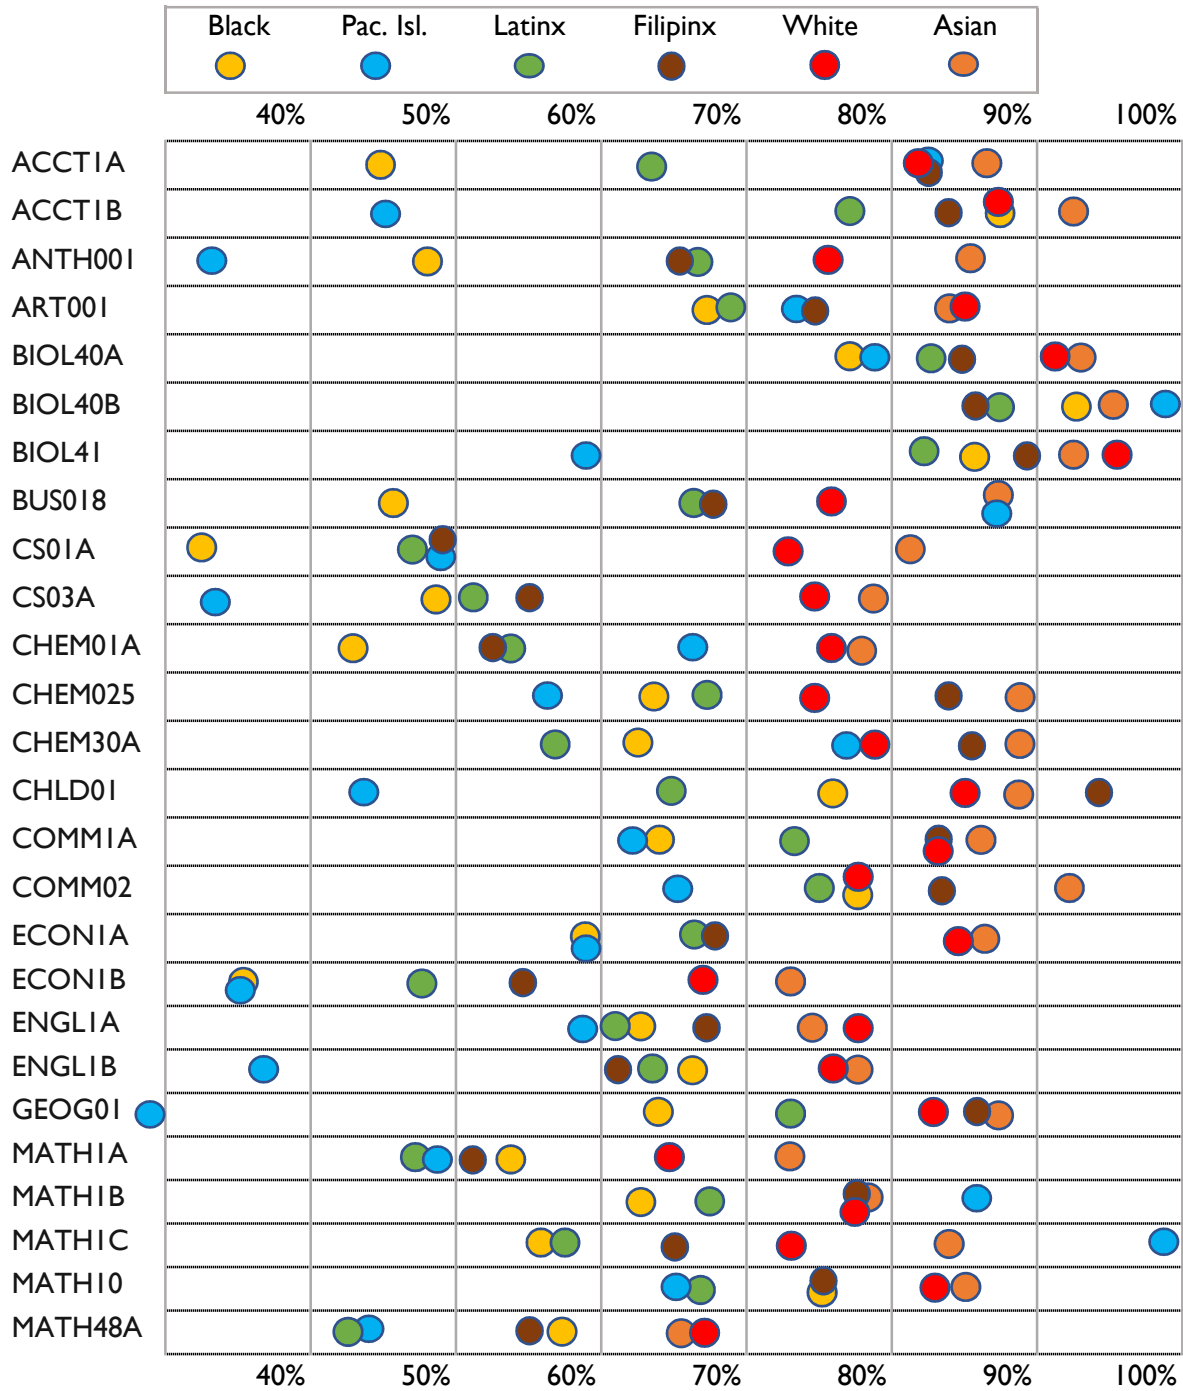

## Success Rates by Ethnicity, Top 25 Enrolled Courses in 2020-21

Top 25 course enrolled by ethnicity. All terms included. Success rates include A, B, C and P grades. Includes honors sections.