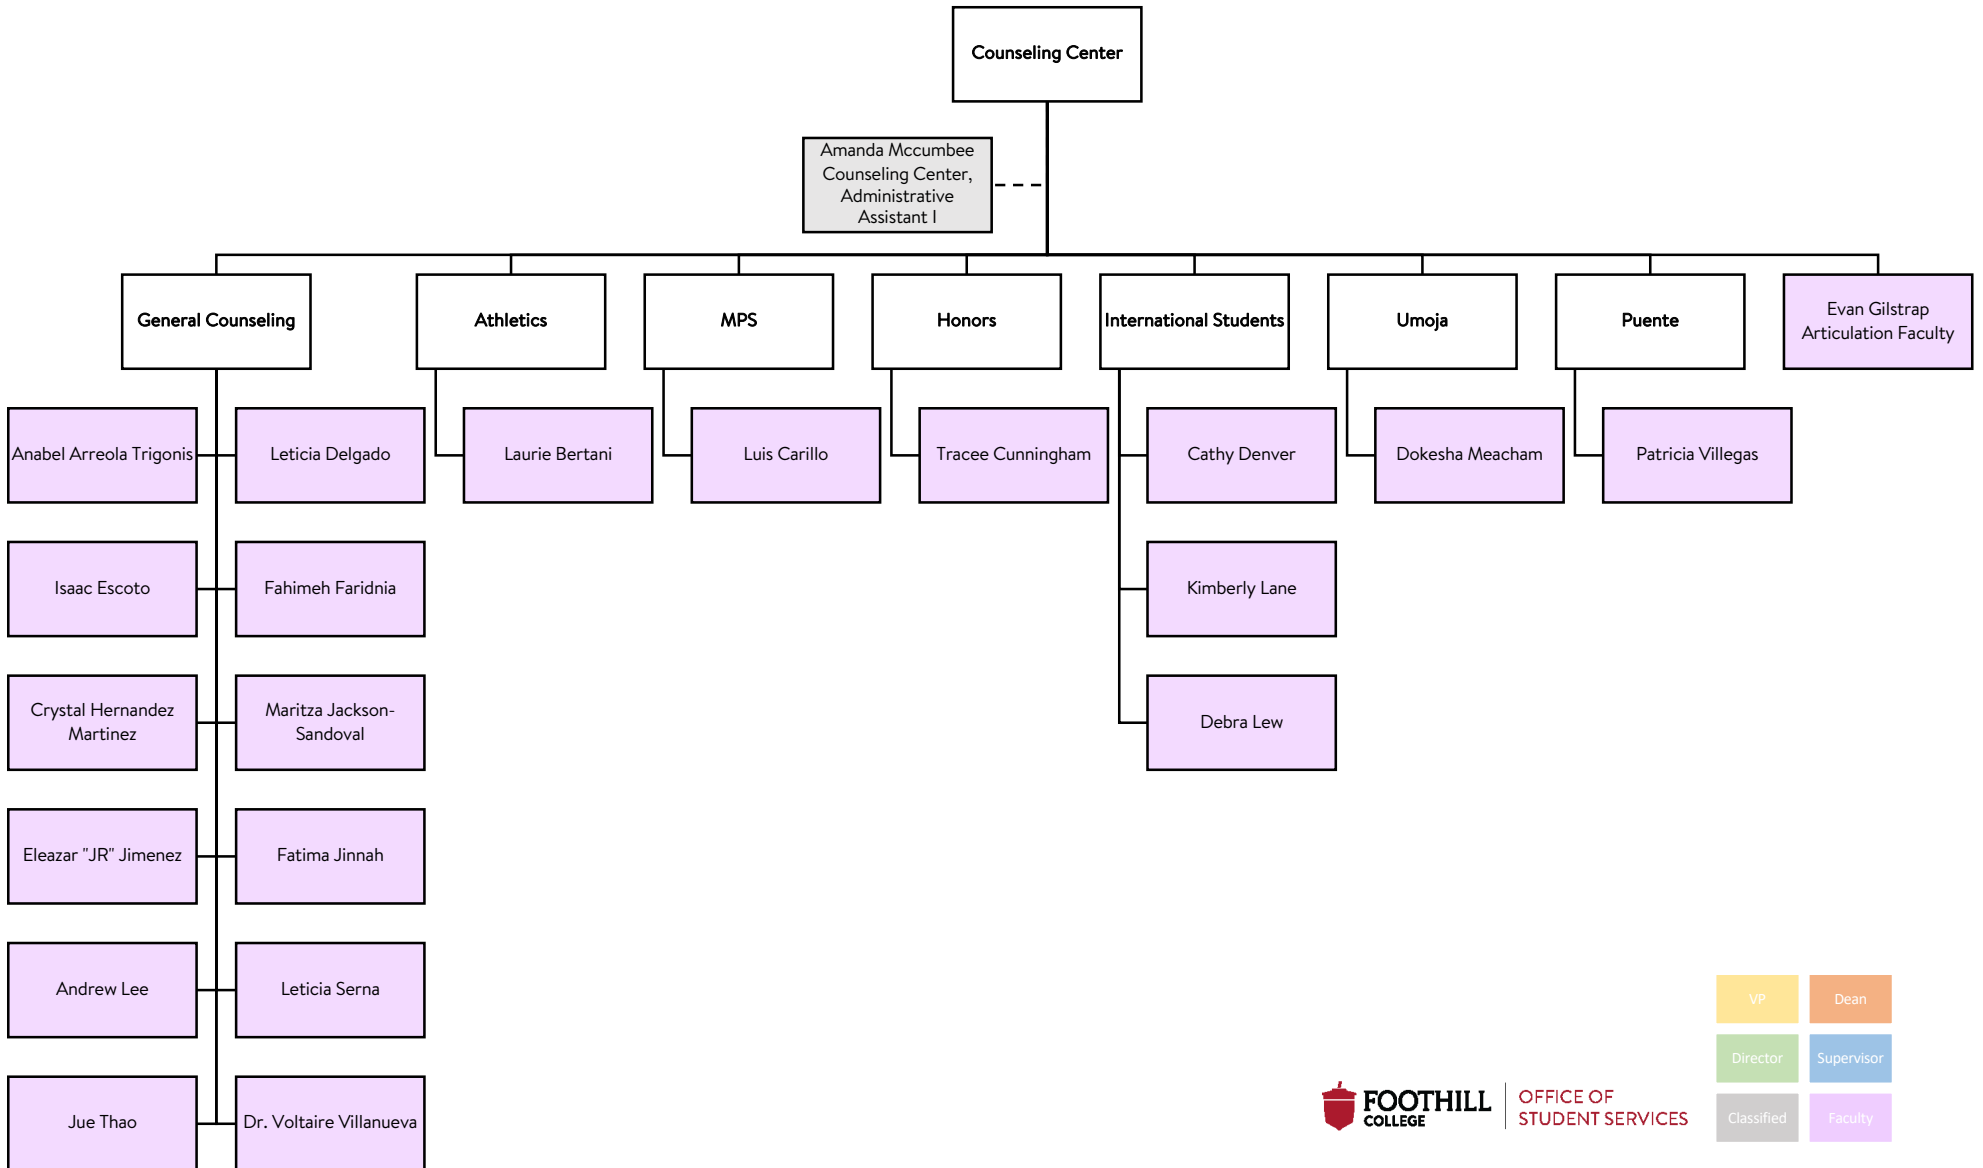

# Counseling Faculty

VP	Dean
Director	Supervisor
Classified	Faculty

OFFICE OF STUDENT SERVICES