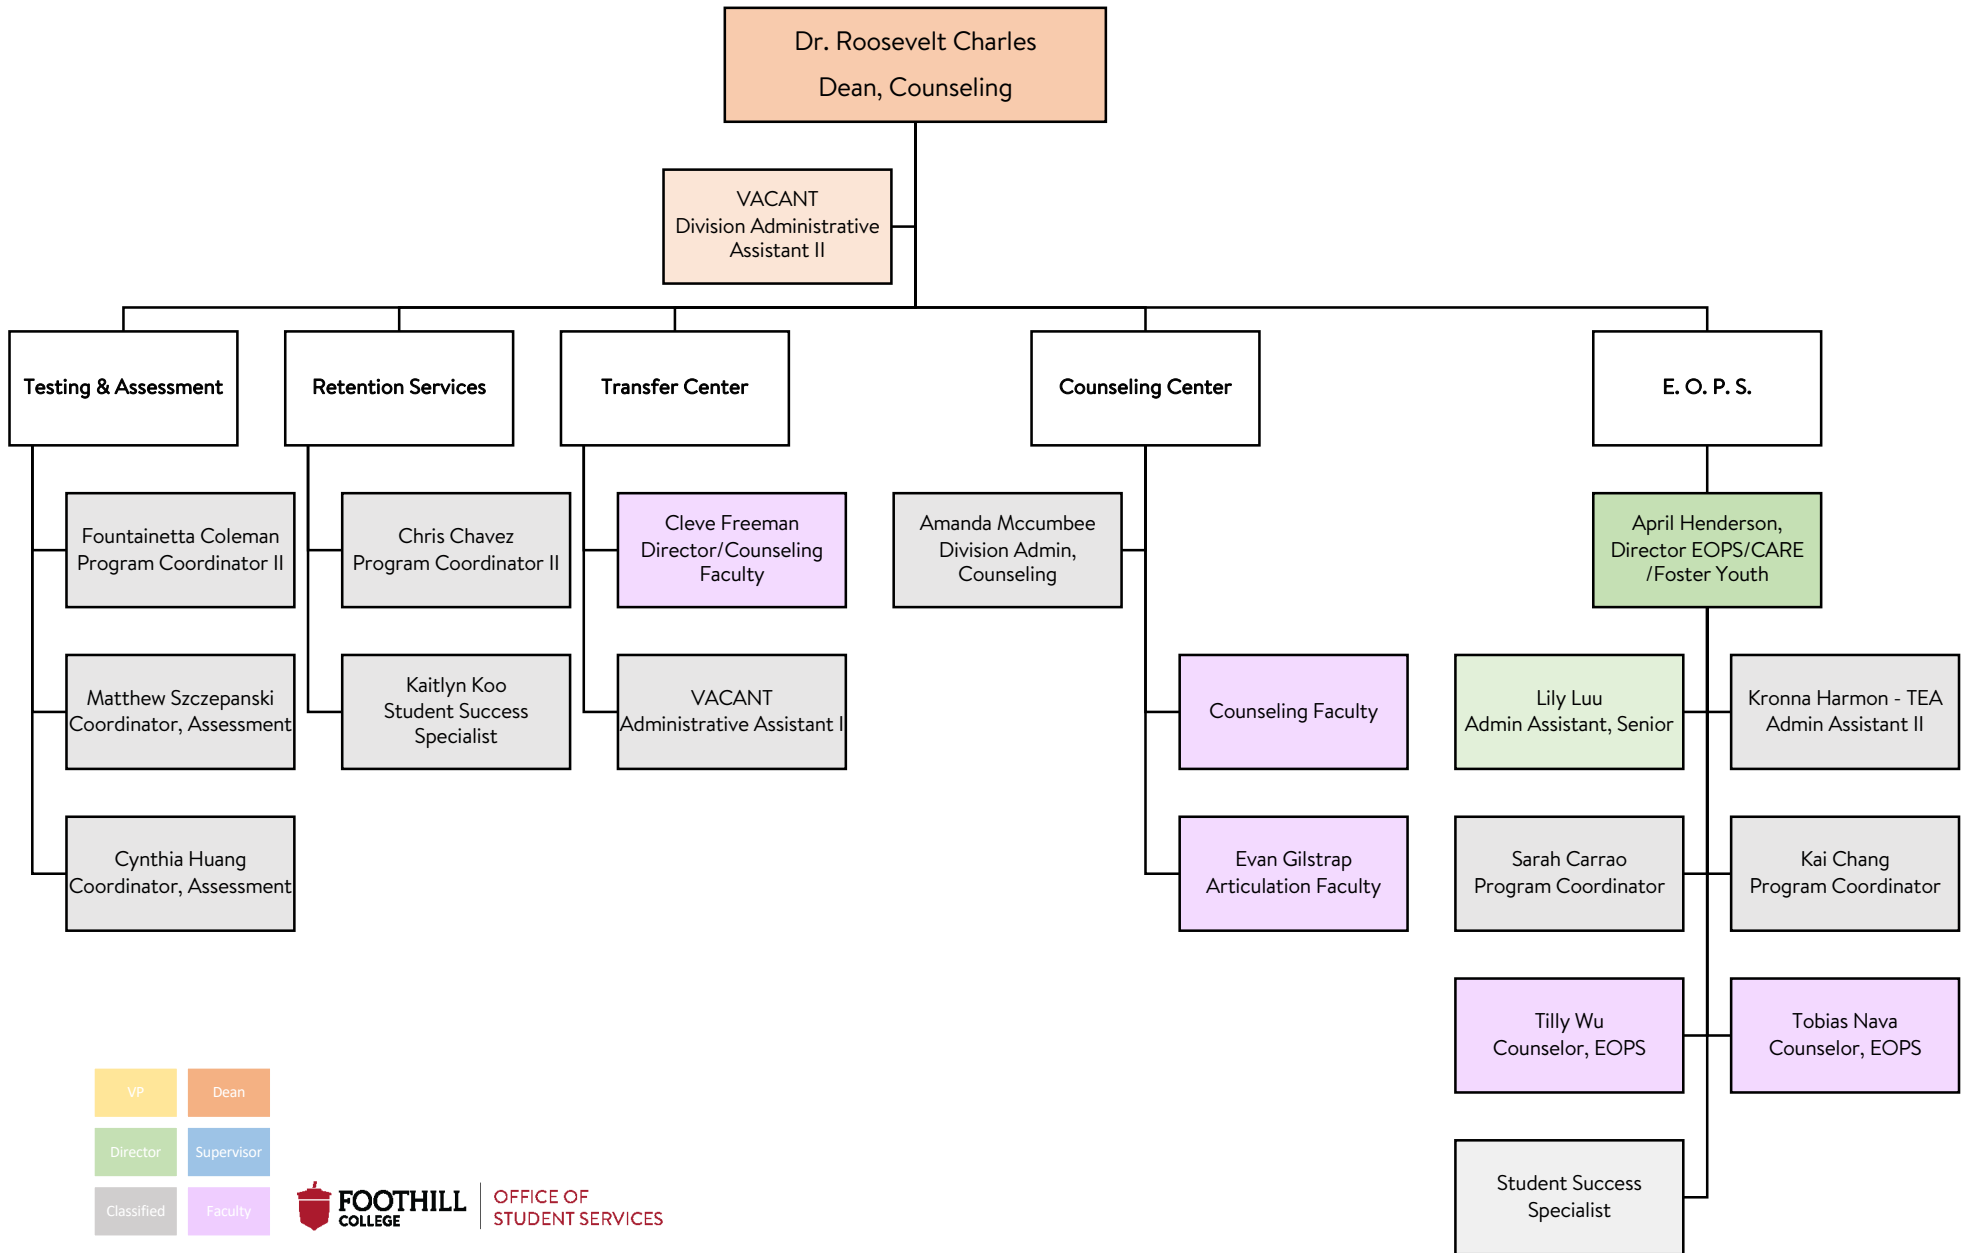

# Counseling Division

VP	Dean
Director	Supervisor
Classified	Faculty

OFFICE OF  
STUDENT SERVICES