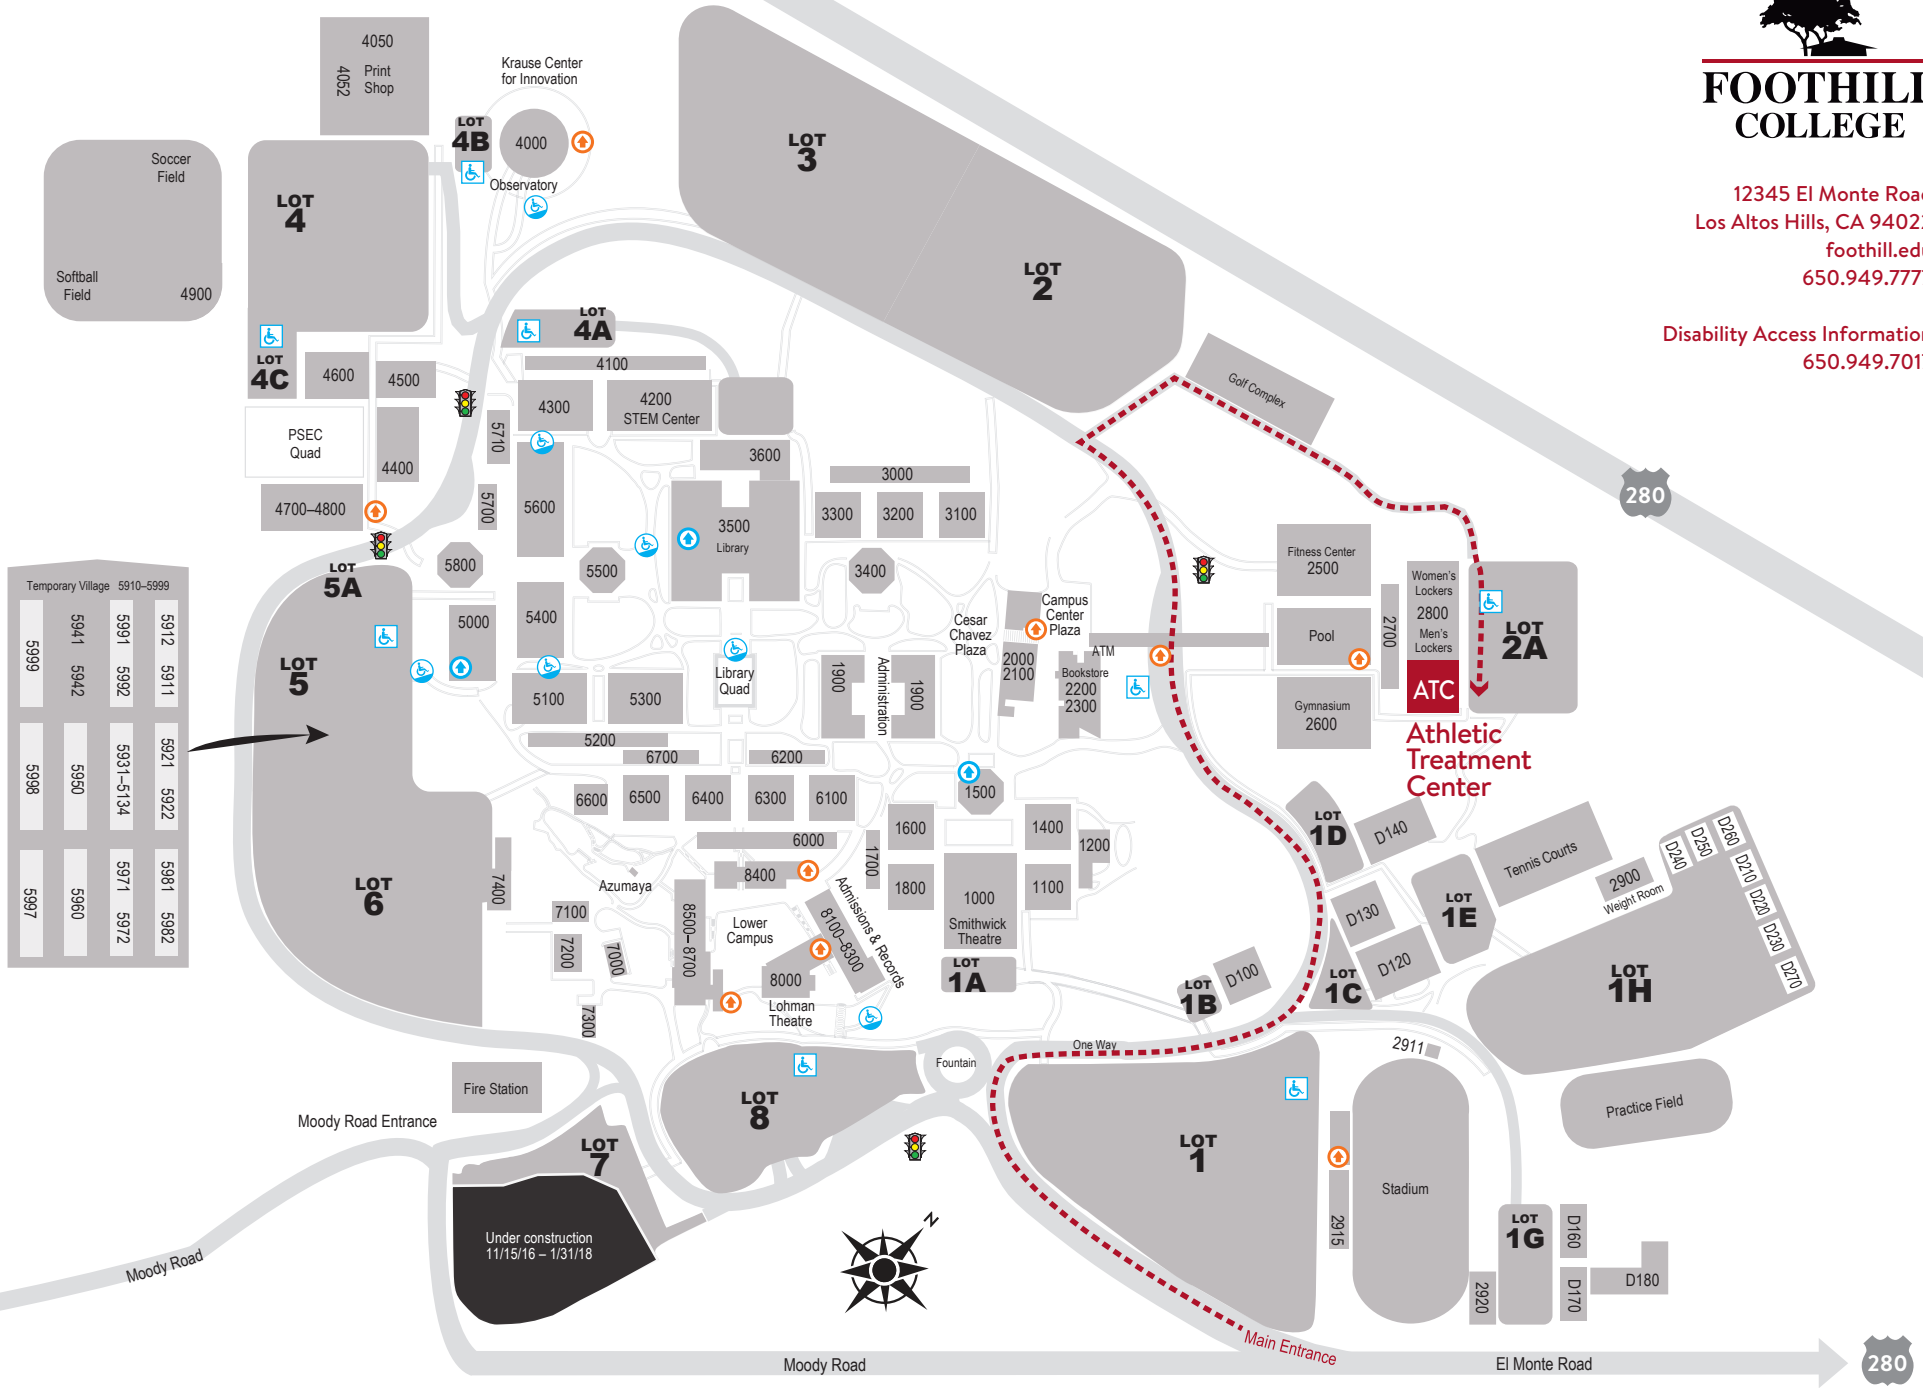

FOOTHILL COLLEGE

12345 El Monte Road
Los Altos Hills, CA 94022
foothill.edu
650.949.7777

Disability Access Information
650.949.7017

- Elevator
- Service Elevator
- Accessible Parking
- Accessible Ramp